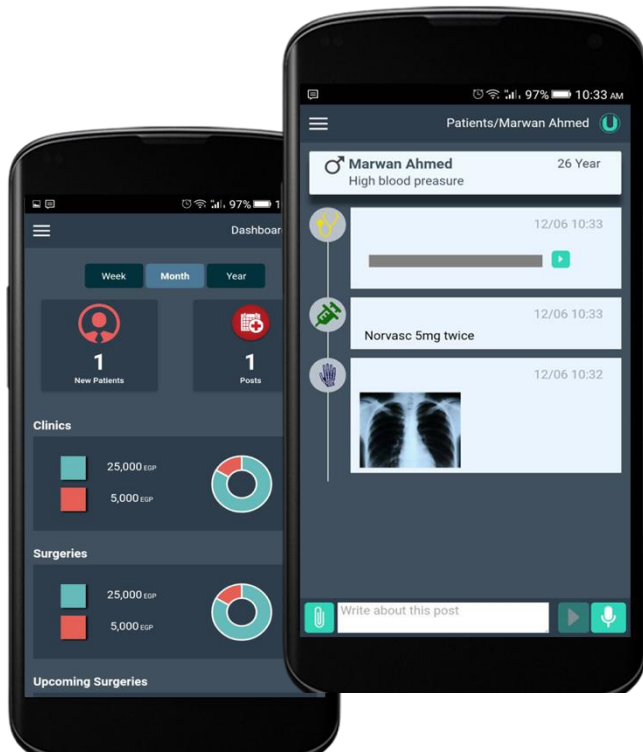

## PROJECT STATISTIC

TIME TO COMPLETE:

10 WEEKS

TIME UP:

99.5%

NUMBER OF USERS:

47K USER

KIPIE is a Denmark based payment portal and wallet that deals with many currencies including Bitcoin and other virtual currencies. The solution has a customer portal that allows users to communicate and interact with their accounts.

## PROJECT STATISTIC

TIME TO COMPLETE:

36 WEEKS

TIME UP:

99.9%

NUMBER OF USERS:

1800 EGYPTIAN DOCTOR

The UCare app is a solution made especially for doctors in the private sector where they can track their business from any device. The functionality includes clinics management, surgeries, diaries and patient profiles. It also has a push feature that allows the central administration to push or announce rich content to the user's devices.