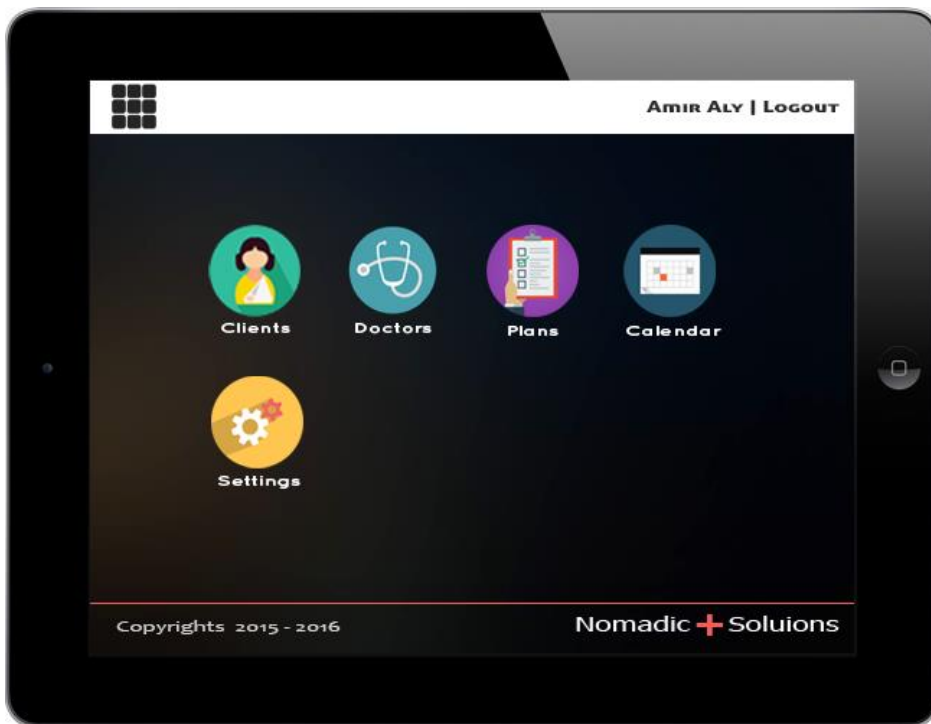

### PROJECT STATISTIC

**TIME TO COMPLETE**  
24 WEEKS

**UP TIME:**  
99.5%

**NUMBER OF USERS:**  
11 HOSPITALS, 23000  
USERS

**Nomadic Care is an interactive healthcare solution for senior patients that works on web browsers as well as Android and IOS devices. The app developed for Nomadic Solutions in Australia to provide an interactive healthcare planning and monitoring solution for elders through different hospitals in Melbourne.**