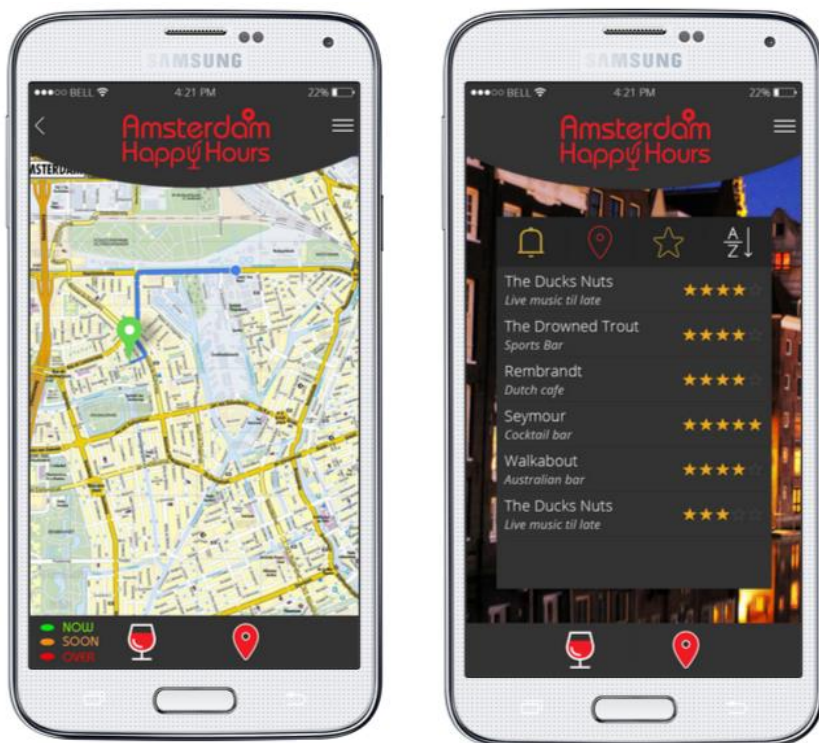

## PROJECT STATISTIC

TIME TO COMPLETE:

36 WEEKS

TIME UP:

99.9%

NUMBER OF USERS:

1800 EGYPTIAN DOCTOR

The UCare app is a solution made especially for doctors in the private sector where they can track their business from any device. The functionality includes clinics management, surgeries, diaries and patient profiles. It also has a push feature that allows the central administration to push or announce rich content to the user's devices.

## PROJECT STATISTIC

TIME TO COMPLETE:

8 WEEKS

TIME UP:

99.5%

NUMBER OF USERS:

UNTRACKABLE

The app helps people in Amsterdam find restaurants and bars, currently part of Happy hours' offers, ratings and reviews in an interactive map with distances and directions.